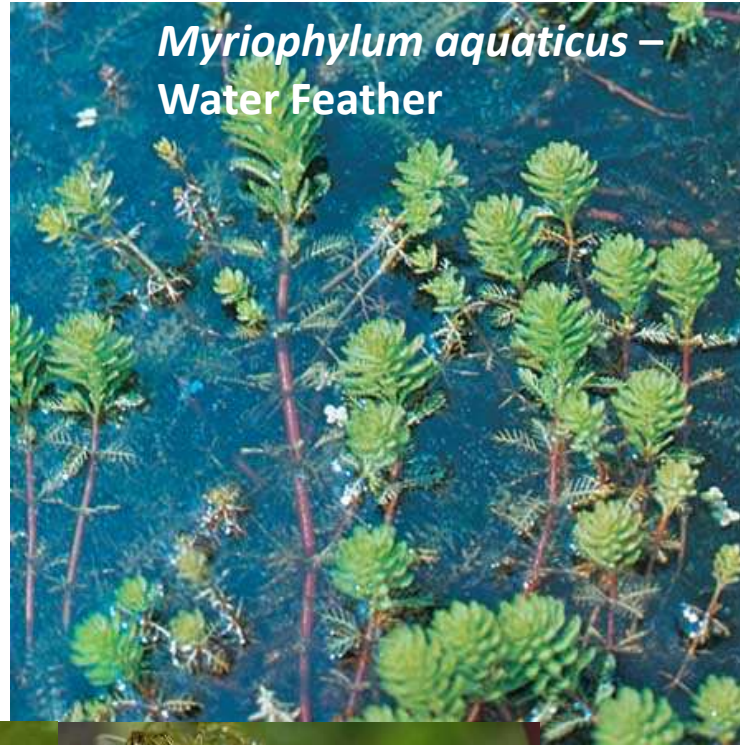

***P. foliosus* –
Leafy Pondweed**

Potamogeton - Pondweed

***Potamogeton crispus* – Curly Leaf Pondweed**

Ceratophyllum demersum - Common Hornwort

Ceratophyllum - Hornworts

Najas marinas – Spiney niad

Najas – Water Nymph

Callitriche stagnalis – Common Water Starwort

Callitriche – Water Starwort

Vallesneria americanus – Tapegrass

Elodea canadensis - Waterweed

Egeria densa – Brazilian Elodea

Hydrilla verticillata

Hydrilla infestation
Withlacoochee River, Florida
Photo by Brian Nelson
Copyright 1997 Southwest Florida Water Management District

© Aquahobby.com

Myriophyllum hippuroides –
Western Milfoil

Myriophyllum aquaticum –
Water Feather

M. spicatum – Eurasian Milfoil
Invasive in U.S.

Heteranthera dubia – Water Star Grass

Trapa natans – Water Chestnut (Naturalized from Europe)