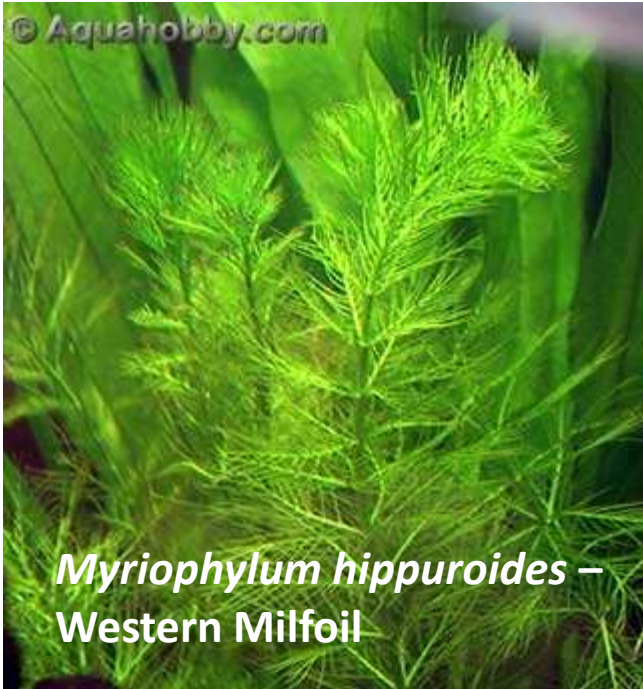

***P. foliosus* –
Leafy Pondweed**

Potamogeton - Pondweed

***Potamogeton crispus* – Curly Leaf Pondweed**

Ceratophyllum demersum - Common Hornwort

Ceratophyllum - Hornworts

Najas marinas – Spiney niad

Najas – Water Nymph

Callitriche stagnalis – Common Water Starwort

Callitriche – Water Starwort

Vallesneria americanus – Tapegrass

Elodea canadensis - Waterweed

Egeria densa – Brazilian Elodea

Hydrilla verticillata

Hydrilla infestation
Withlacoochee River, Florida
Photo by Brian Nelson
Copyright 1997 Southwest Florida Water Management District

© Aquahobby.com

Myriophyllum hippuroides –
Western Milfoil

Myriophyllum aquaticum –
Water Feather

M. spicatum – Eurasian Milfoil
Invasive in U.S.

Heteranthera dubia – Water Star Grass

Trapa natans – Water Chestnut (Naturalized from Europe)