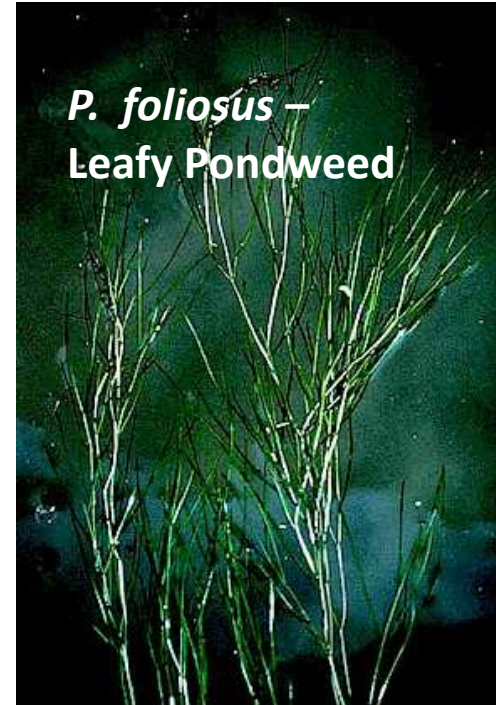

Pistia stratiotes – Water Lettuce

Nuphar odorata – White Water Lilly

Victoria regia – Giant Water Lilly

Utricularia comuta – Horned Bladderwort

Eats Insects

Other Carnivorous Plants

***Potamogeton natans* – Broadleaf Pondweed**

***P. foliosus* –
Leafy Pondweed**

Potamogeton - Pondweed

***Potamogeton crispus* – Curly Leaf Pondweed**

Ceratophyllum demersum - Common Hornwort

Ceratophyllum - Hornworts

Najas marinas – Spiney niad

Najas – Water Nymph