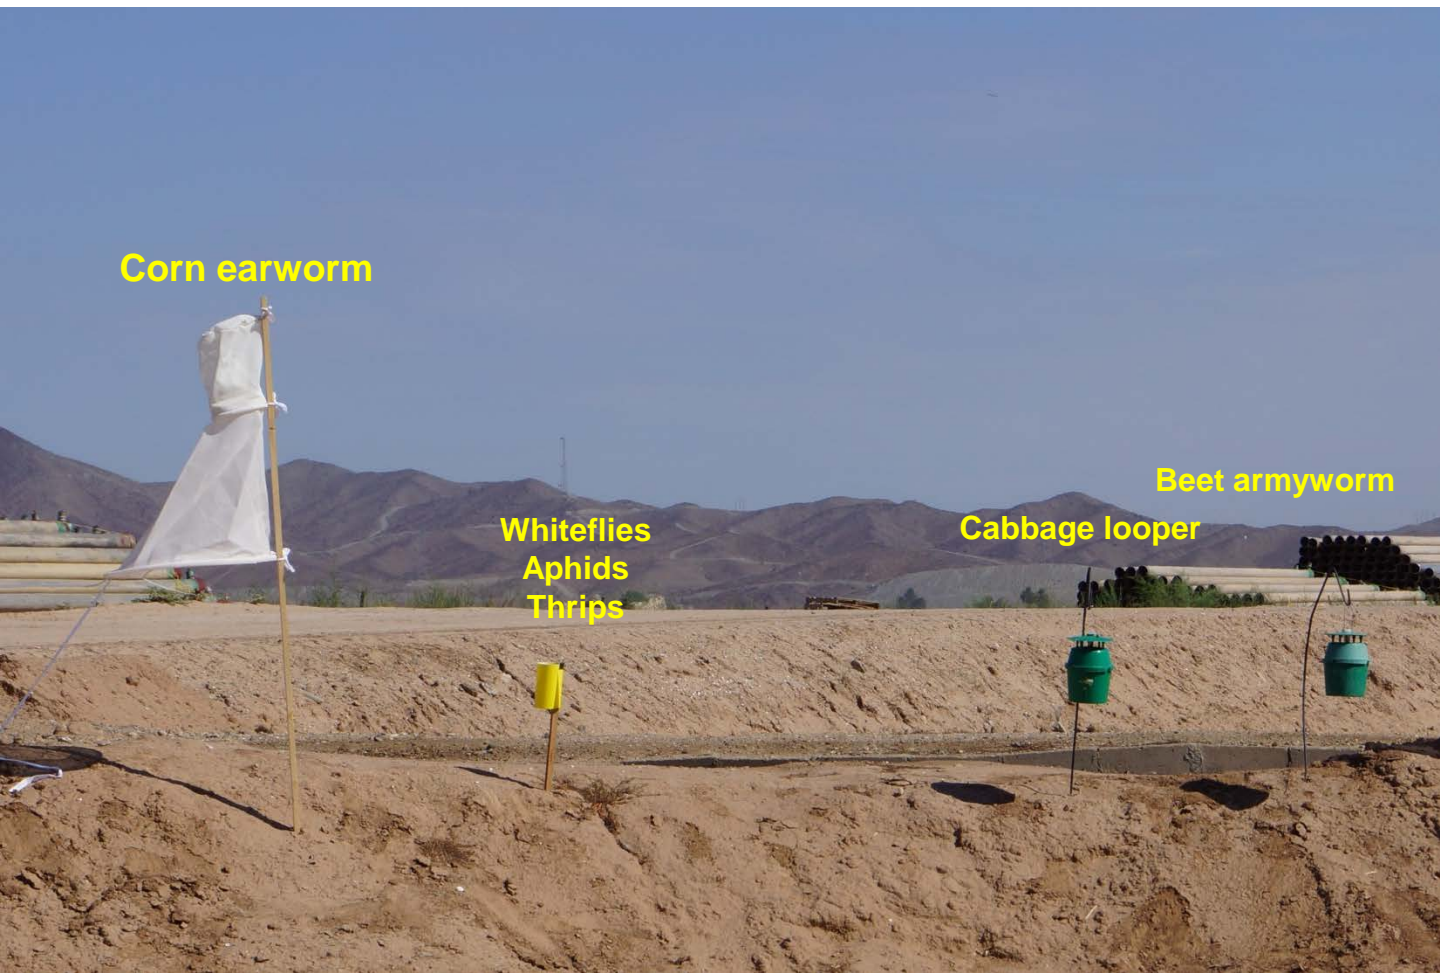

Areawide Insect Trapping Network

The project is designed to measure the activity and movement of adult populations of a number of key pests. The project is being funded by the *Arizona Iceberg Lettuce Research Council*, and will hopefully provide an indication of when pest activity (e.g., corn earworm moth flights) is increasing based on pheromone / sticky trap captures.

The data is not intended to indicate field infestations, as trap data is largely a reflection of adult movement. If nothing else, the data may make PCAs aware of increased pest activity in some areas and encourage intensified scouting in susceptible produce fields.

The pests being monitored include: corn earworm, beet armyworm, cabbage looper using pheromone traps; aphids, thrips, leafminers and whiteflies using yellow sticky traps. Traps are checked weekly and data is available in the bi-weekly Veg IPM updates. If a PCA or grower is interested in weekly counts, those can be made available by contacting us. A total of 15 trapping locations have been established in the following areas (approximate location):

Trap Locations

1	Tacna/Texas Hill	47E and Co. 2 St.
2	Tacna/Roll	38E and Co. 4 St.
3	Roll/Wellton	33E and Co. 7 St.
4	Wellton	27E and Co. 10 St.
5	Dome Valley	21E and Co. 8 St.
6	Dome Valley	17E and Co. 6 St.
7	East Gila Valley	10E and Hwy 95
8	North Gila Valley	Laguna Dam Rd and Co. 3 St
9	South Gila Valley	5E and 24 st.
10	Yuma Valley	Co. 14 and Ave D
11	Yuma Valley	Co. 19 and Ave G
12	Yuma Valley	Co. 21 and Ave I
13	Yuma Valley	Co. 15 and Ave H
14	Yuma Valley	Co. 12 and Ave F
15	Yuma Valley	Co. 8 and Ave E

Area-wide Insect Trapping Network

North Gila Valley