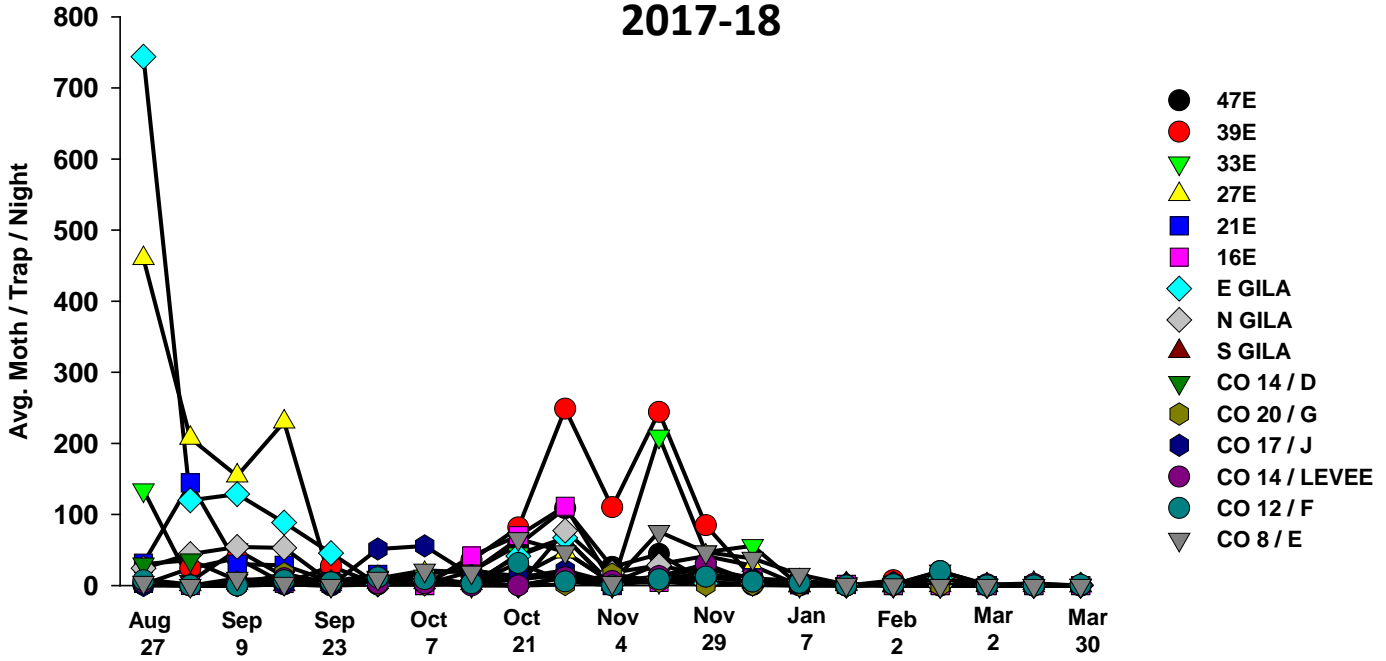

The pests being monitored include: corn earworm, beet armyworm, cabbage looper using pheromone traps; aphids, thrips, leafminers and whiteflies using yellow sticky traps. Traps are checked weekly and data is available in the bi-weekly Veg IPM updates. If a PCA or grower is interested in weekly counts, those can be made available by contacting us. A total of 15 trapping locations have been established in the following areas (approximate location):

Area-wide Insect Trapping Network

North Gila Valley

Corn Earworm

2017-18

Corn Earworm

2016-17

Beet Armyworm

2017-18

Beet Armyworm

2016-17

Cabbage Looper

2017-18

Cabbage Looper

2016-17

Whiteflies

2017-18

Whiteflies

2016-17

Thrips

2017-18

Thrips

2016-17

Aphids

2017-18