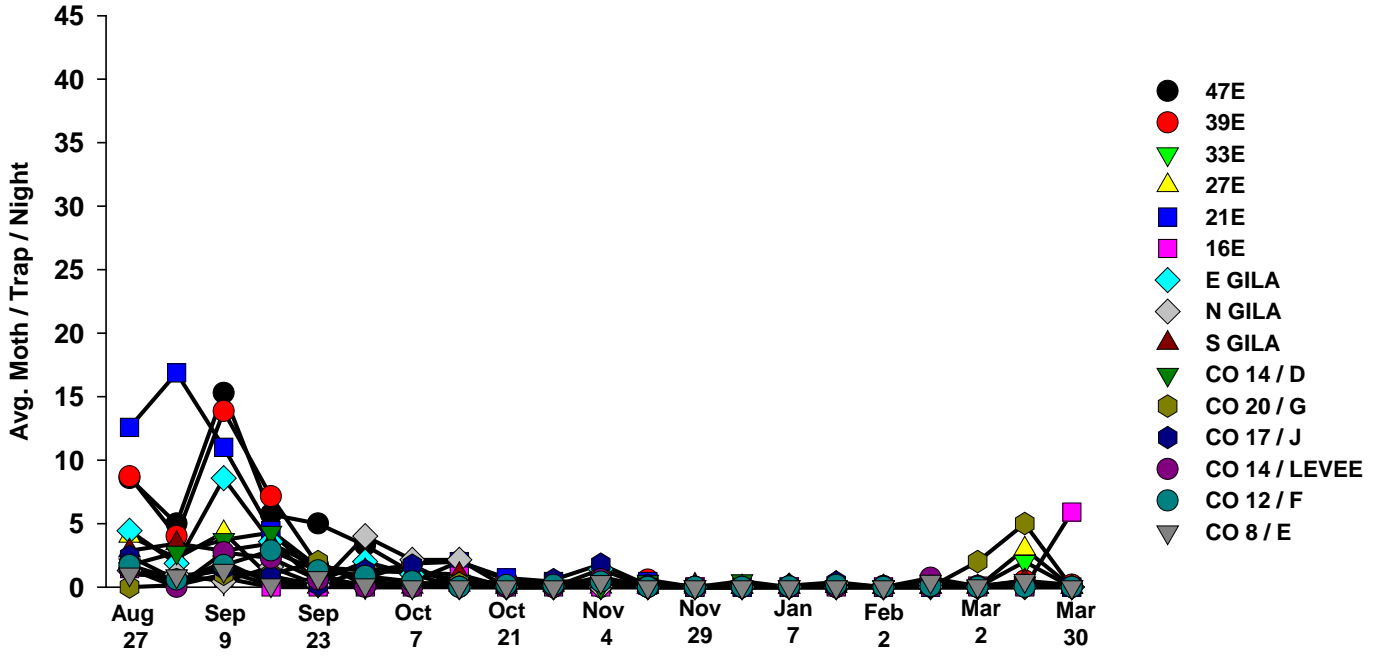

The data is not intended to indicate field infestations, as trap data is largely a reflection of adult movement. If nothing else, the data may make PCAs aware of increased pest activity in some areas and encourage intensified scouting in susceptible produce fields.

The pests being monitored include: corn earworm, beet armyworm, cabbage looper using pheromone traps; aphids, thrips, leafminers and whiteflies using yellow sticky traps. Traps are checked weekly and data is available in the bi-weekly Veg IPM updates. If a PCA or grower is interested in weekly counts, those can be made available by contacting us. A total of 15 trapping locations have been established in the following areas (approximate location):

Trap Locations

1	Tacna/Texas Hill	47E and Co. 2 St.
2	Tacna/Roll	38E and Co. 4 St.
3	Roll/Wellton	33E and Co. 7 St.
4	Wellton	27E and Co. 10 St.
5	Dome Valley	21E and Co. 8 St.
6	Dome Valley	17E and Co. 6 St.
7	East Gila Valley	10E and Hwy 95
8	North Gila Valley	Laguna Dam Rd and Co. 3 St
9	South Gila Valley	5E and 24 st.
10	Yuma Valley	Co. 14 and Ave D
11	Yuma Valley	Co. 19 and Ave G
12	Yuma Valley	Co. 21 and Ave I
13	Yuma Valley	Co. 15 and Ave H
14	Yuma Valley	Co. 12 and Ave F
15	Yuma Valley	Co. 8 and Ave E

Area-wide Insect Trapping Network

North Gila Valley

Corn Earworm

2017-18

Corn Earworm

2016-17

Beet Armyworm

2017-18