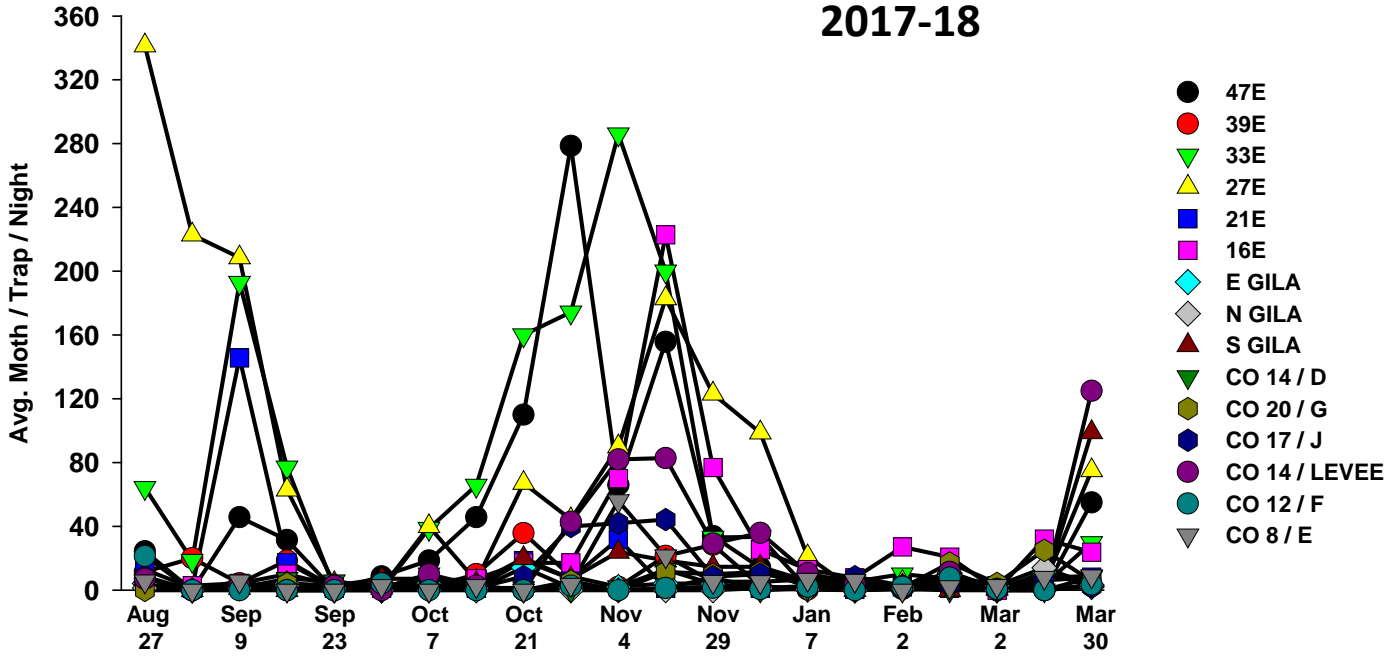

The pests being monitored include: corn earworm, beet armyworm, cabbage looper using pheromone traps; aphids, thrips, leafminers and whiteflies using yellow sticky traps. Traps are checked weekly and data is available in the bi-weekly Veg IPM updates. If a PCA or grower is interested in weekly counts, those can be made available by contacting us. A total of 15 trapping locations have been established in the following areas (approximate location):

Beet Armyworm

2016-17

Cabbage Looper

2017-18

Cabbage Looper

2016-17

Whiteflies

2017-18

Whiteflies

2016-17

Thrips

2017-18

Thrips

2016-17

Aphids

2017-18

Aphids

2016-17

Leafminers

2017-18

Leafminers

2016-17