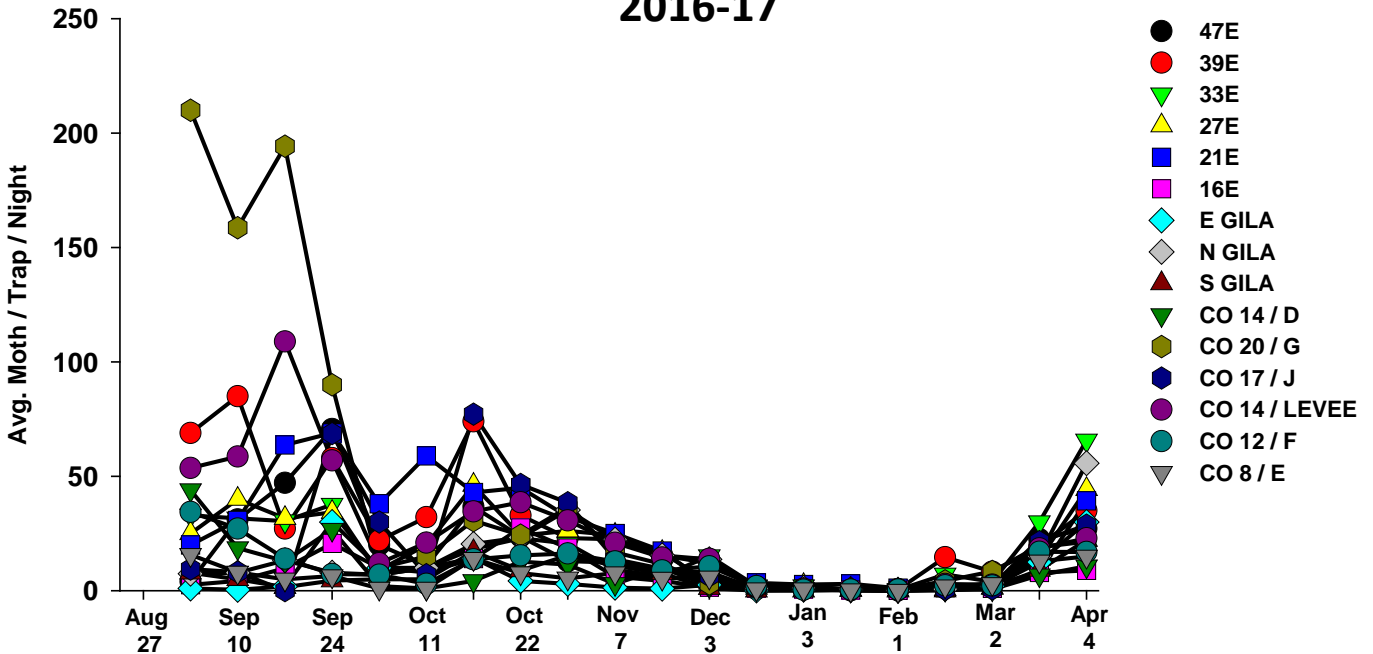

The pests being monitored include: corn earworm, beet armyworm, cabbage looper using pheromone traps; aphids, thrips, leafminers and whiteflies using yellow sticky traps. Traps are checked weekly and data is available in the bi-weekly Veg IPM updates. If a PCA or grower is interested in weekly counts, those can be made available by contacting us. A total of 15 trapping locations have been established in the following areas (approximate location):

Area-wide Insect Trapping Network

North Gila Valley

Corn Earworm

2017-18

Corn Earworm

2016-17

Beet Armyworm

2017-18

Beet Armyworm

2016-17

Cabbage Looper

2017-18

Cabbage Looper

2016-17

Whiteflies

2017-18

Whiteflies

2016-17

Thrips

2017-18

Thrips

2016-17

Aphids

2017-18