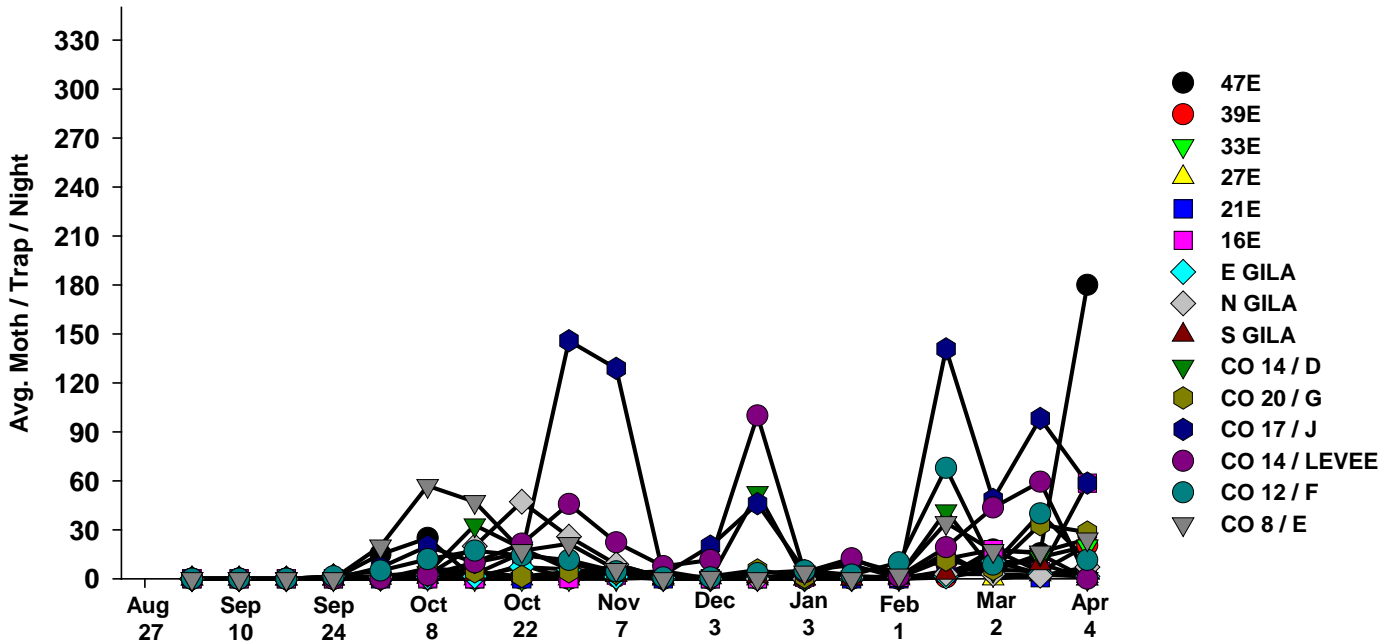

The pests being monitored include: corn earworm, beet armyworm, cabbage looper using pheromone traps; aphids, thrips, leafminers and whiteflies using yellow sticky traps. Traps are checked weekly and data is available in the bi-weekly Veg IPM updates. If a PCA or grower is interested in weekly counts, those can be made available by contacting us. A total of 15 trapping locations have been established in the following areas (approximate location):

Beet Armyworm

2016-17

Cabbage Looper

2017-18

Cabbage Looper

2016-17

Whiteflies

2017-18

Whiteflies

2016-17

Thrips

2017-18

Thrips

2016-17

Aphids

2017-18

Aphids

2016-17

Leafminers

2017-18

Leafminers

2016-17