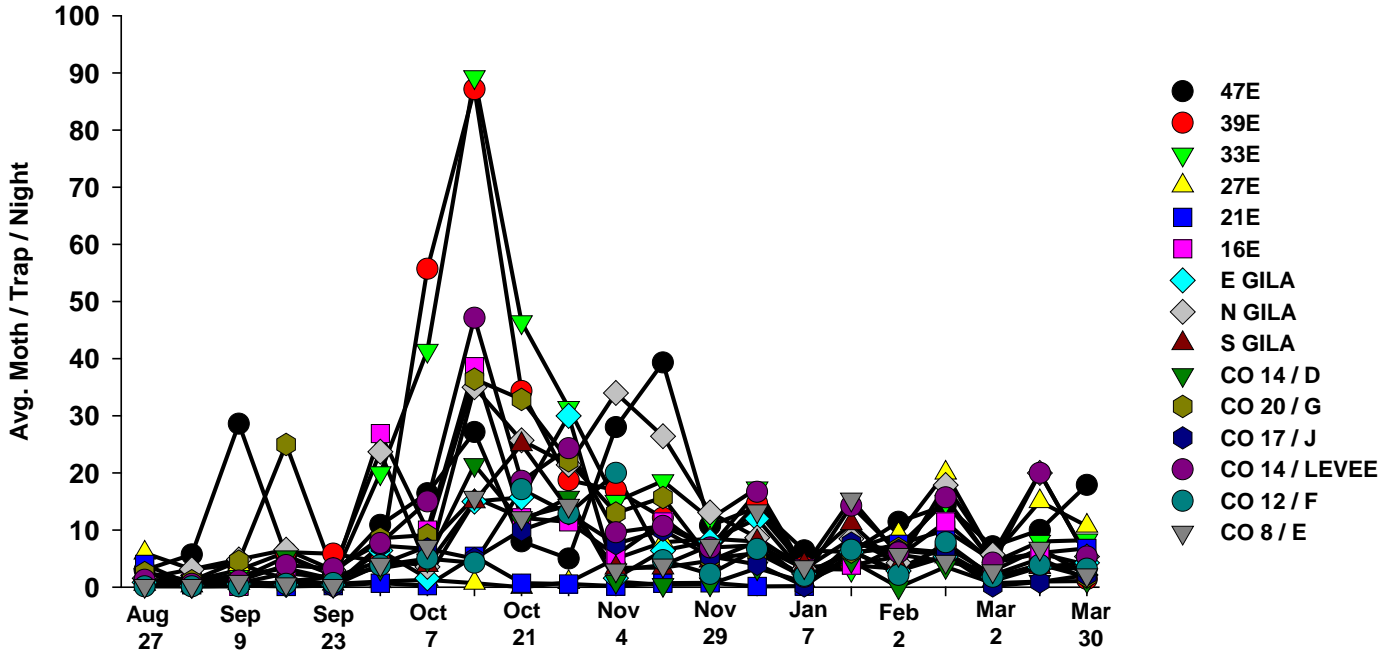

The pests being monitored include: corn earworm, beet armyworm, cabbage looper using pheromone traps; aphids, thrips, leafminers and whiteflies using yellow sticky traps. Traps are checked weekly and data is available in the bi-weekly Veg IPM updates. If a PCA or grower is interested in weekly counts, those can be made available by contacting us. A total of 15 trapping locations have been established in the following areas (approximate location):

Area-wide Insect Trapping Network

North Gila Valley

Corn Earworm

2017-18

Corn Earworm

2016-17

Beet Armyworm

2017-18

Beet Armyworm

2016-17

Cabbage Looper

2017-18

Cabbage Looper

2016-17

Whiteflies

2017-18

Whiteflies

2016-17

Thrips

2017-18

Thrips

2016-17

Aphids

2017-18