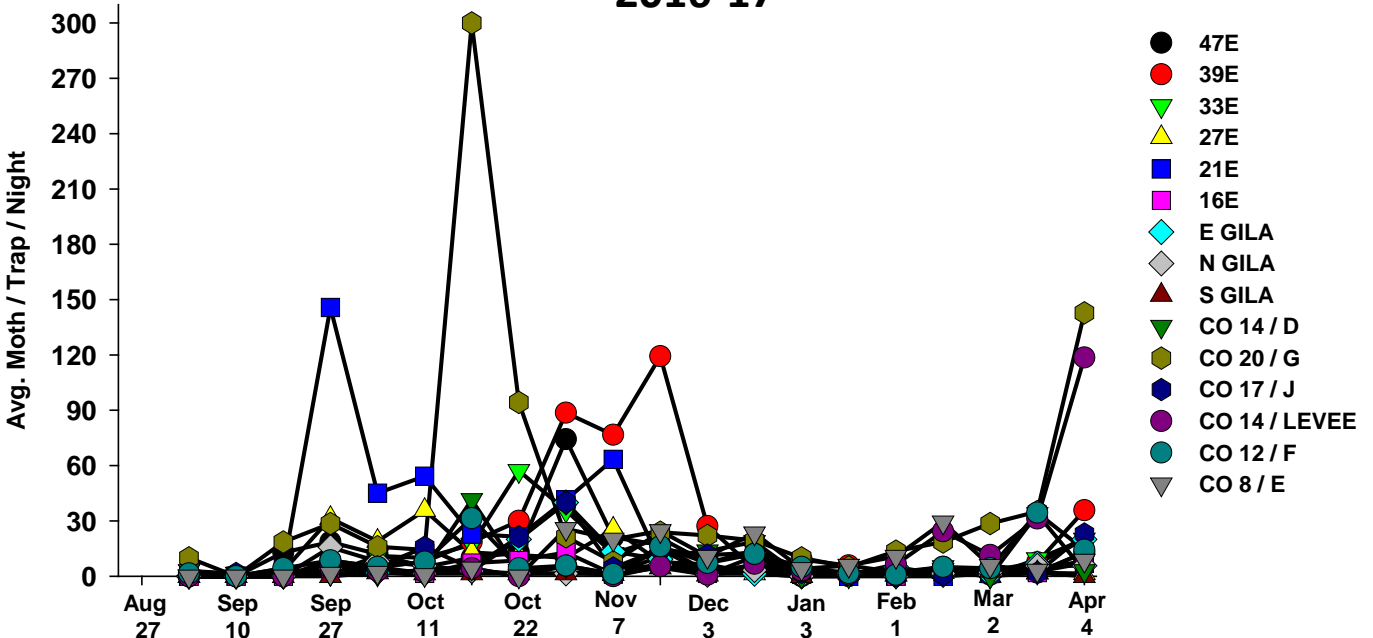

The pests being monitored include: corn earworm, beet armyworm, cabbage looper using pheromone traps; aphids, thrips, leafminers and whiteflies using yellow sticky traps. Traps are checked weekly and data is available in the bi-weekly Veg IPM updates. If a PCA or grower is interested in weekly counts, those can be made available by contacting us. A total of 15 trapping locations have been established in the following areas (approximate location):

Beet Armyworm

2016-17

Cabbage Looper

2017-18

Cabbage Looper

2016-17

Whiteflies

2017-18

Whiteflies

2016-17

Thrips

2017-18

Thrips

2016-17

Aphids

2017-18

Aphids

2016-17

Leafminers

2017-18

Leafminers

2016-17