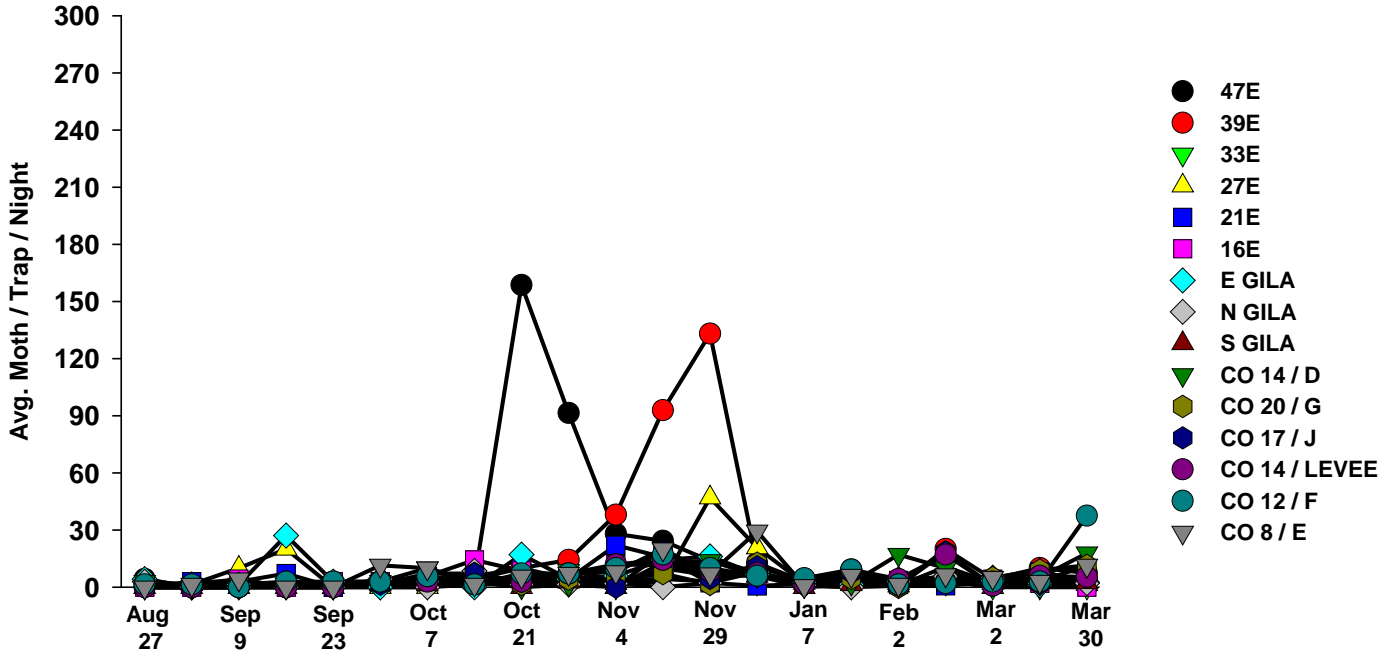

The pests being monitored include: corn earworm, beet armyworm, cabbage looper using pheromone traps; aphids, thrips, leafminers and whiteflies using yellow sticky traps. Traps are checked weekly and data is available in the bi-weekly Veg IPM updates. If a PCA or grower is interested in weekly counts, those can be made available by contacting us. A total of 15 trapping locations have been established in the following areas (approximate location):

Area-wide Insect Trapping Network

North Gila Valley

Corn Earworm

2017-18

Corn Earworm

2016-17

Beet Armyworm

2017-18

Beet Armyworm

2016-17

Cabbage Looper

2017-18

Cabbage Looper

2016-17

Whiteflies

2017-18

Whiteflies

2016-17

Thrips

2017-18

Thrips

2016-17

Aphids

2017-18