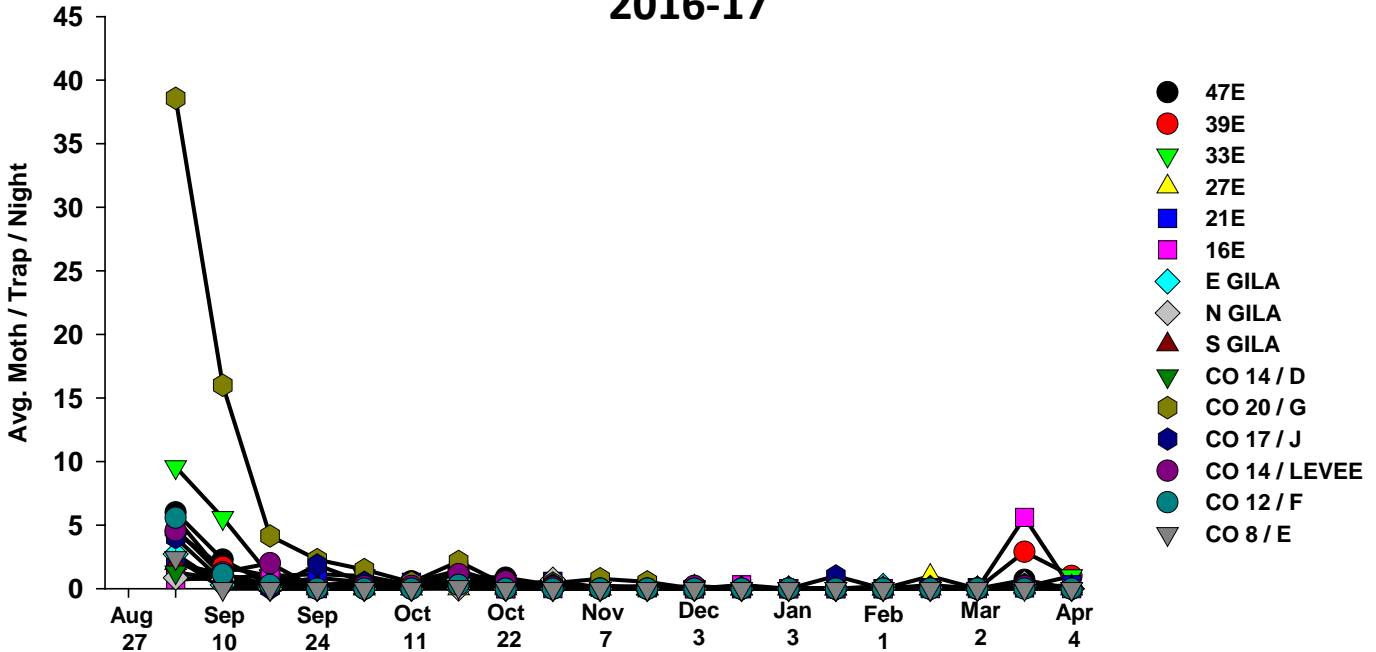

The pests being monitored include: corn earworm, beet armyworm, cabbage looper using pheromone traps; aphids, thrips, leafminers and whiteflies using yellow sticky traps. Traps are checked weekly and data is available in the bi-weekly Veg IPM updates. If a PCA or grower is interested in weekly counts, those can be made available by contacting us. A total of 15 trapping locations have been established in the following areas (approximate location):

Area-wide Insect Trapping Network

North Gila Valley

Corn Earworm

2017-18

Corn Earworm

2016-17

Beet Armyworm

2017-18

Beet Armyworm

2016-17

Cabbage Looper

2017-18

Cabbage Looper

2016-17

Whiteflies

2017-18

Whiteflies

2016-17

Thrips

2017-18

Thrips

2016-17

Aphids

2017-18