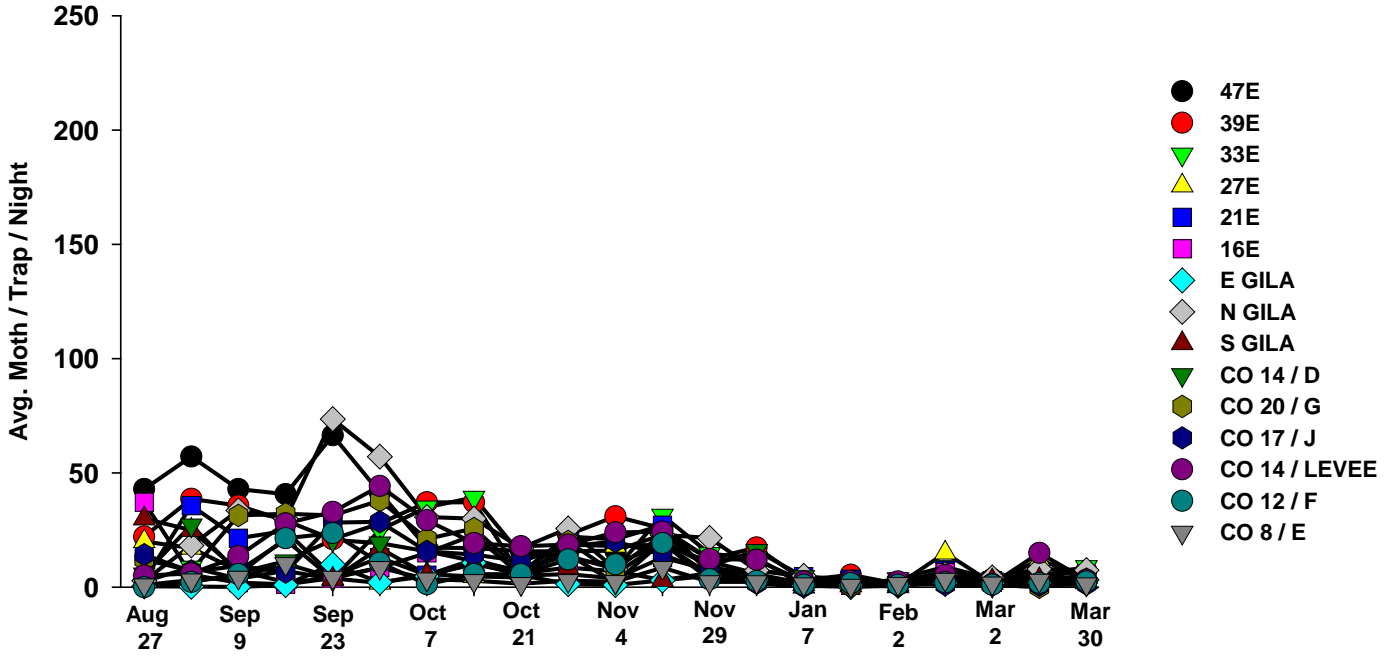

The pests being monitored include: corn earworm, beet armyworm, cabbage looper using pheromone traps; aphids, thrips, leafminers and whiteflies using yellow sticky traps. Traps are checked weekly and data is available in the bi-weekly Veg IPM updates. If a PCA or grower is interested in weekly counts, those can be made available by contacting us. A total of 15 trapping locations have been established in the following areas (approximate location):

Area-wide Insect Trapping Network

North Gila Valley

Corn Earworm

2017-18

Corn Earworm

2016-17

Beet Armyworm

2017-18

Beet Armyworm

2016-17

Cabbage Looper

2017-18

Cabbage Looper

2016-17

Whiteflies

2017-18

Whiteflies

2016-17

Thrips

2017-18

Thrips

2016-17

Aphids

2017-18