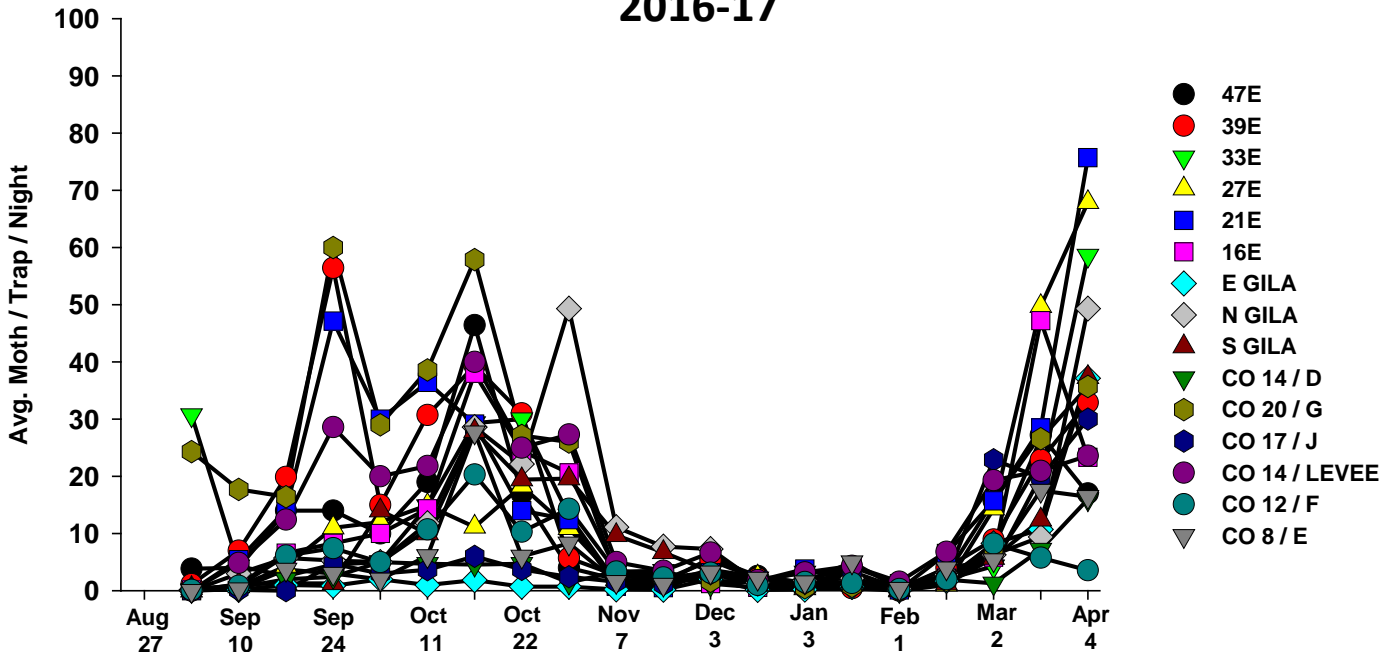

The pests being monitored include: corn earworm, beet armyworm, cabbage looper using pheromone traps; aphids, thrips, leafminers and whiteflies using yellow sticky traps. Traps are checked weekly and data is available in the bi-weekly Veg IPM updates. If a PCA or grower is interested in weekly counts, those can be made available by contacting us. A total of 15 trapping locations have been established in the following areas (approximate location):

Area-wide Insect Trapping Network

North Gila Valley

Corn Earworm

2017-18

Corn Earworm

2016-17

Beet Armyworm

2017-18

Beet Armyworm

2016-17

Cabbage Looper

2017-18

Cabbage Looper

2016-17

Whiteflies

2017-18

Whiteflies

2016-17

Thrips

2017-18

Thrips

2016-17

Aphids

2017-18