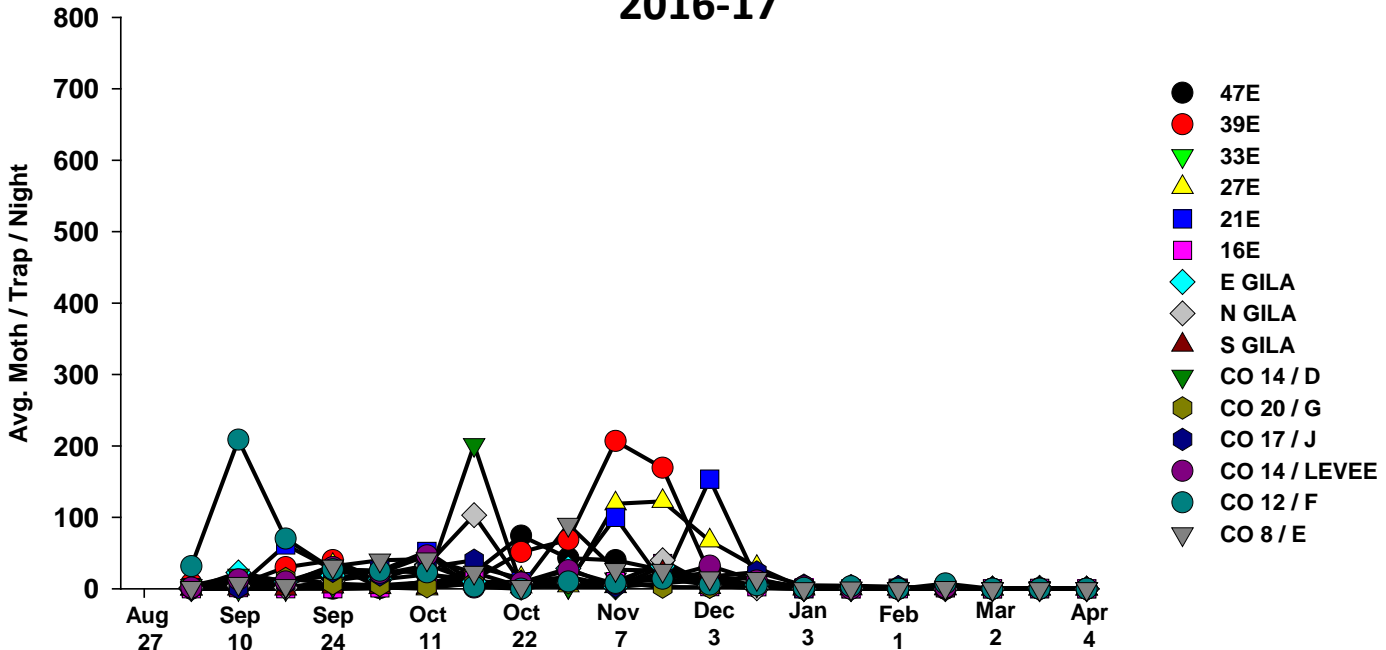

The pests being monitored include: corn earworm, beet armyworm, cabbage looper using pheromone traps; aphids, thrips, leafminers and whiteflies using yellow sticky traps. Traps are checked weekly and data is available in the bi-weekly Veg IPM updates. If a PCA or grower is interested in weekly counts, those can be made available by contacting us. A total of 15 trapping locations have been established in the following areas (approximate location):

Area-wide Insect Trapping Network

North Gila Valley

Corn Earworm

2017-18

Corn Earworm

2016-17

Beet Armyworm

2017-18

Beet Armyworm

2016-17

Cabbage Looper

2017-18

Cabbage Looper

2016-17

Whiteflies

2017-18

Whiteflies

2016-17

Thrips

2017-18

Thrips

2016-17

Aphids

2017-18