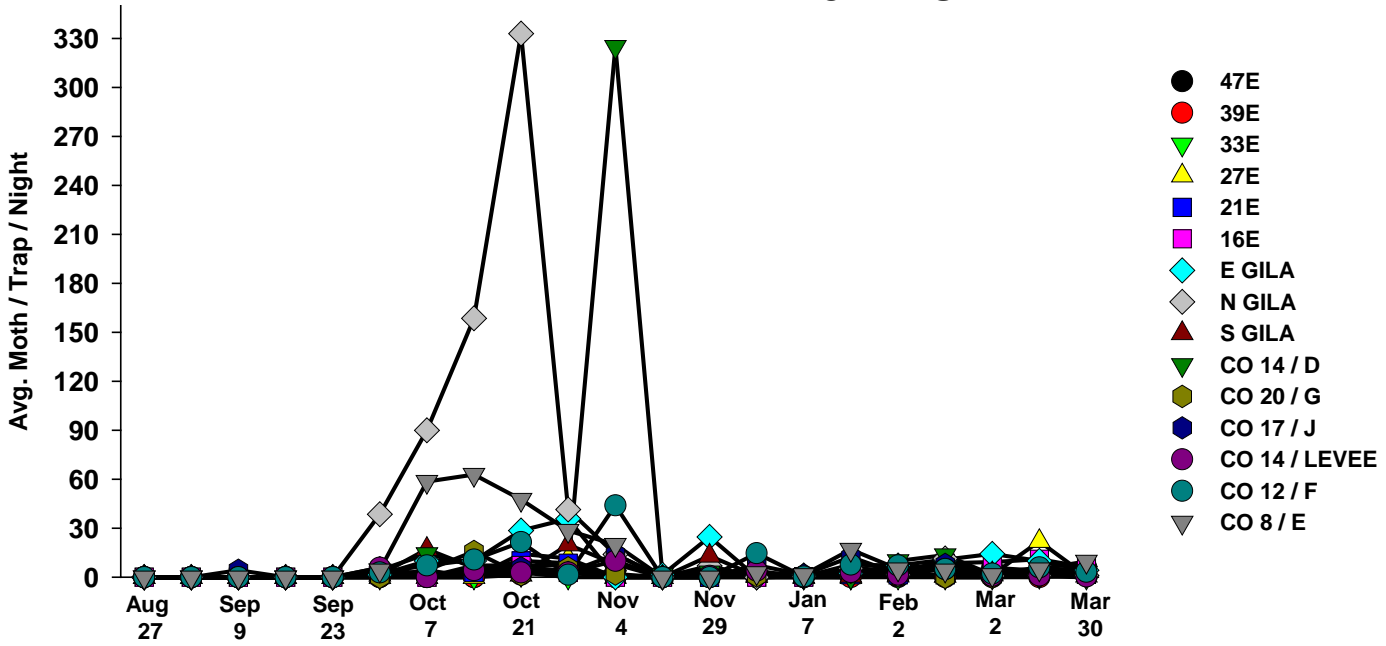

The pests being monitored include: corn earworm, beet armyworm, cabbage looper using pheromone traps; aphids, thrips, leafminers and whiteflies using yellow sticky traps. Traps are checked weekly and data is available in the bi-weekly Veg IPM updates. If a PCA or grower is interested in weekly counts, those can be made available by contacting us. A total of 15 trapping locations have been established in the following areas (approximate location):

Beet Armyworm

2016-17

Cabbage Looper

2017-18

Cabbage Looper

2016-17

Whiteflies

2017-18

Whiteflies

2016-17

Thrips

2017-18

Thrips

2016-17

Aphids

2017-18

Aphids

2016-17

Leafminers

2017-18

Leafminers

2016-17