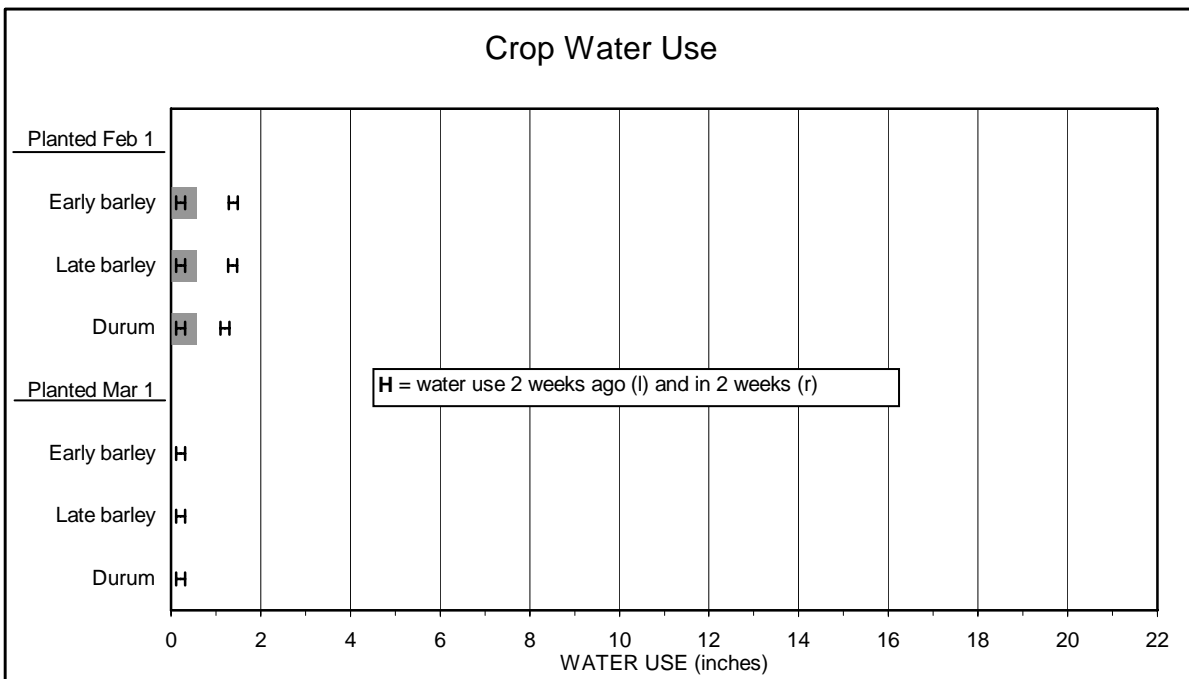

Bonita

Small Grain Advisory

February 22, 2009

(Note: This advisory was developed by Mike Ottman, Extension Agronomist, University of Arizona using AZMET weather data. Funding was received from the Arizona Grain Research and Promotion Council.)