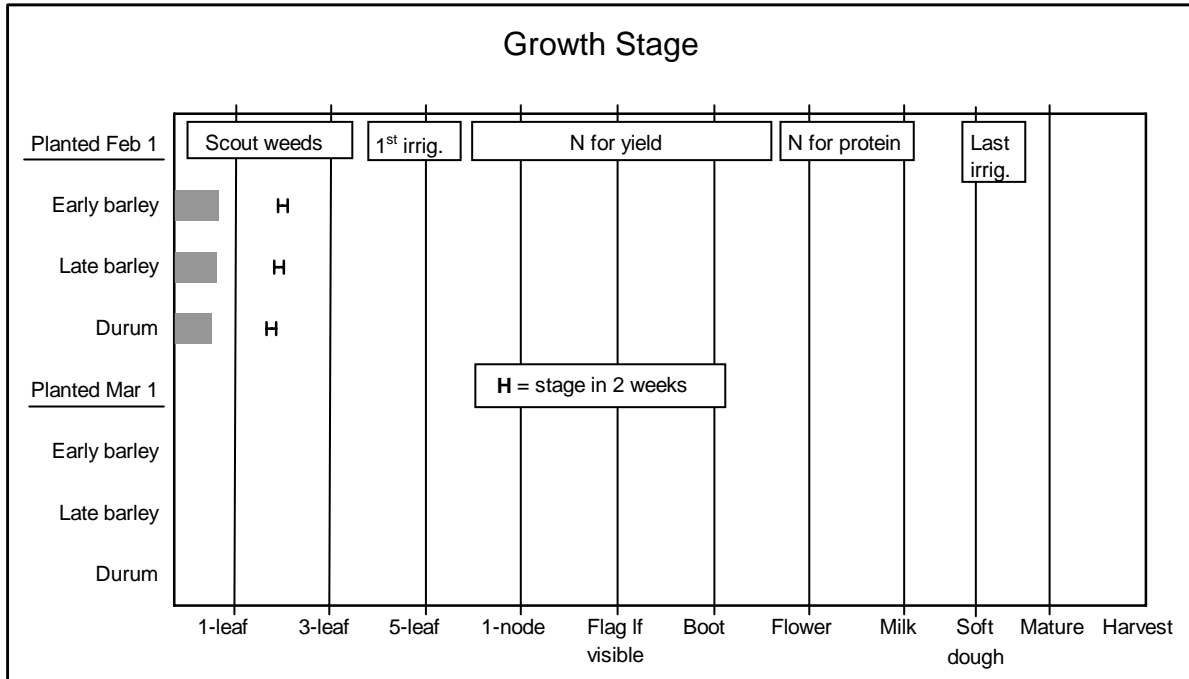

Bonita

Small Grain Advisory

February 22, 2009

(Note: This advisory was developed by Mike Ottman, Extension Agronomist, University of Arizona using AZMET weather data. Funding was received from the Arizona Grain Research and Promotion Council.)