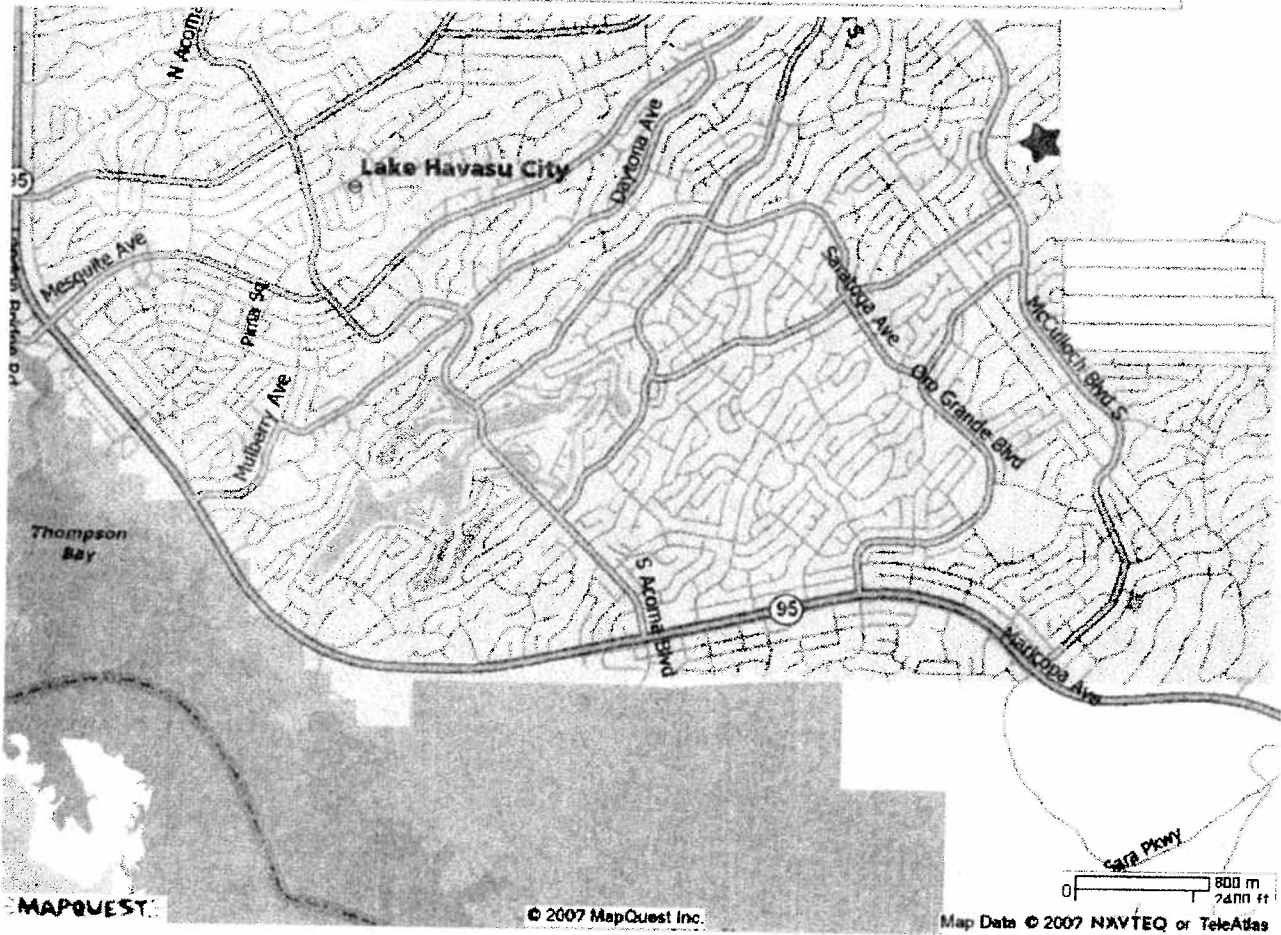

 **Sorry!** When printing directly from the browser your map may be incorrectly cropped. To print the entire map, try clicking the **"Printer-Friendly"** link at the top of your results page.

★ **4066 Chemehuevi Blvd**  
Lake Havasu City, AZ  
86406-4572, US

*CAMPBELL'S ARENA*

 **Sorry!** When printing directly from the browser your map may be incorrectly cropped. To print the entire map, try clicking the **"Printer-Friendly"** link at the top of your results page.

South on 95 to South side of Lake Havasu, left on Oro Grande Ave (a Bashas' store is on corner) to McCulloch Blvd, left on McCulloch Blvd to Chemehuevi Blvd, then turn right to Campbell's Arena