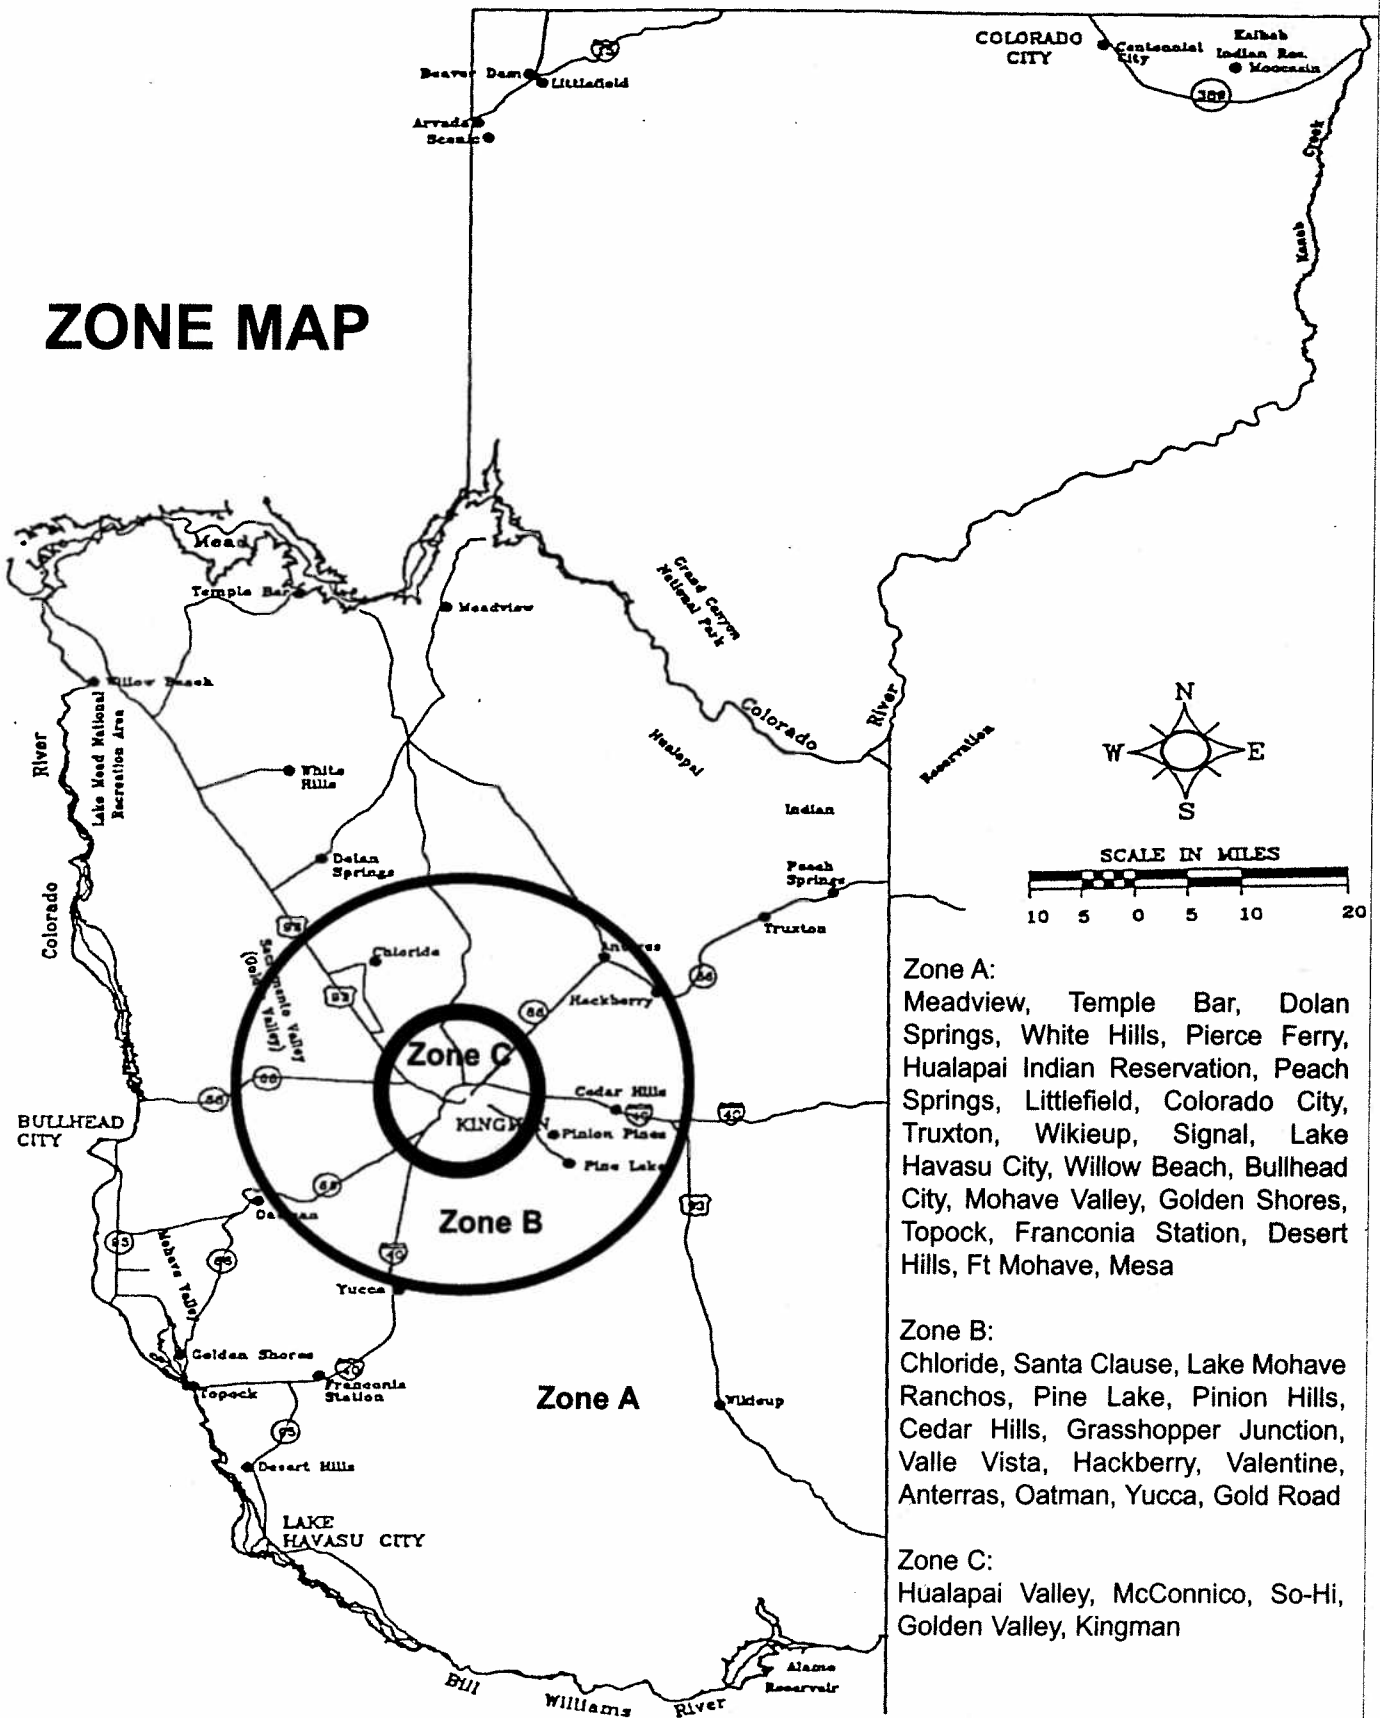

MOHAVE COUNTY, ARIZONA

ZONE MAP

Zone A:
 Meadview, Temple Bar, Dolan Springs, White Hills, Pierce Ferry, Hualapai Indian Reservation, Peach Springs, Littlefield, Colorado City, Truxton, Wikieup, Signal, Lake Havasu City, Willow Beach, Bullhead City, Mohave Valley, Golden Shores, Topock, Franconia Station, Desert Hills, Ft Mohave, Mesa

Zone B:
 Chloride, Santa Clause, Lake Mohave Ranchos, Pine Lake, Pinion Hills, Cedar Hills, Grasshopper Junction, Valle Vista, Hackberry, Valentine, Anterras, Oatman, Yucca, Gold Road

Zone C:
 Hualapai Valley, McConnico, So-Hi, Golden Valley, Kingman