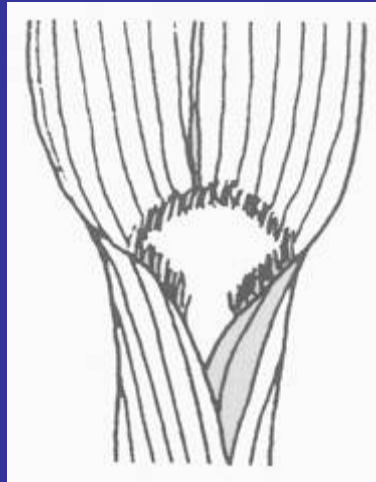

Summer Annual Grass Identification

Barry Tickes

University of Arizona Cooperative
Extension

Summer Annual Grass Emergence-Low Desert

Rolled

Flat

Sedge

Absent

Hairy

Membranous

Echinochloa

(Jungle Rice, Watergrass,
Barnyardgrass, Cockspur Grass, Zacate
camalote, Zacate de agua)

- *Echinochloa colonum* (watergrass, junglerice)
- *Echinochloa crusgalli* (barnyardgrass)

- **Ligule** : Absent

- **Leaf Blades** : Rolled,
Redish, Flat, Glabrous

Barnyardgrass

Watergrass, Junglerice

Leptochloa

(Sprangletop, Zecate Salado)

- *Leptochloa filiformis* (Red Sprangletop)
- *Leptochloa uninervia* (Mexican Sprangeltop)