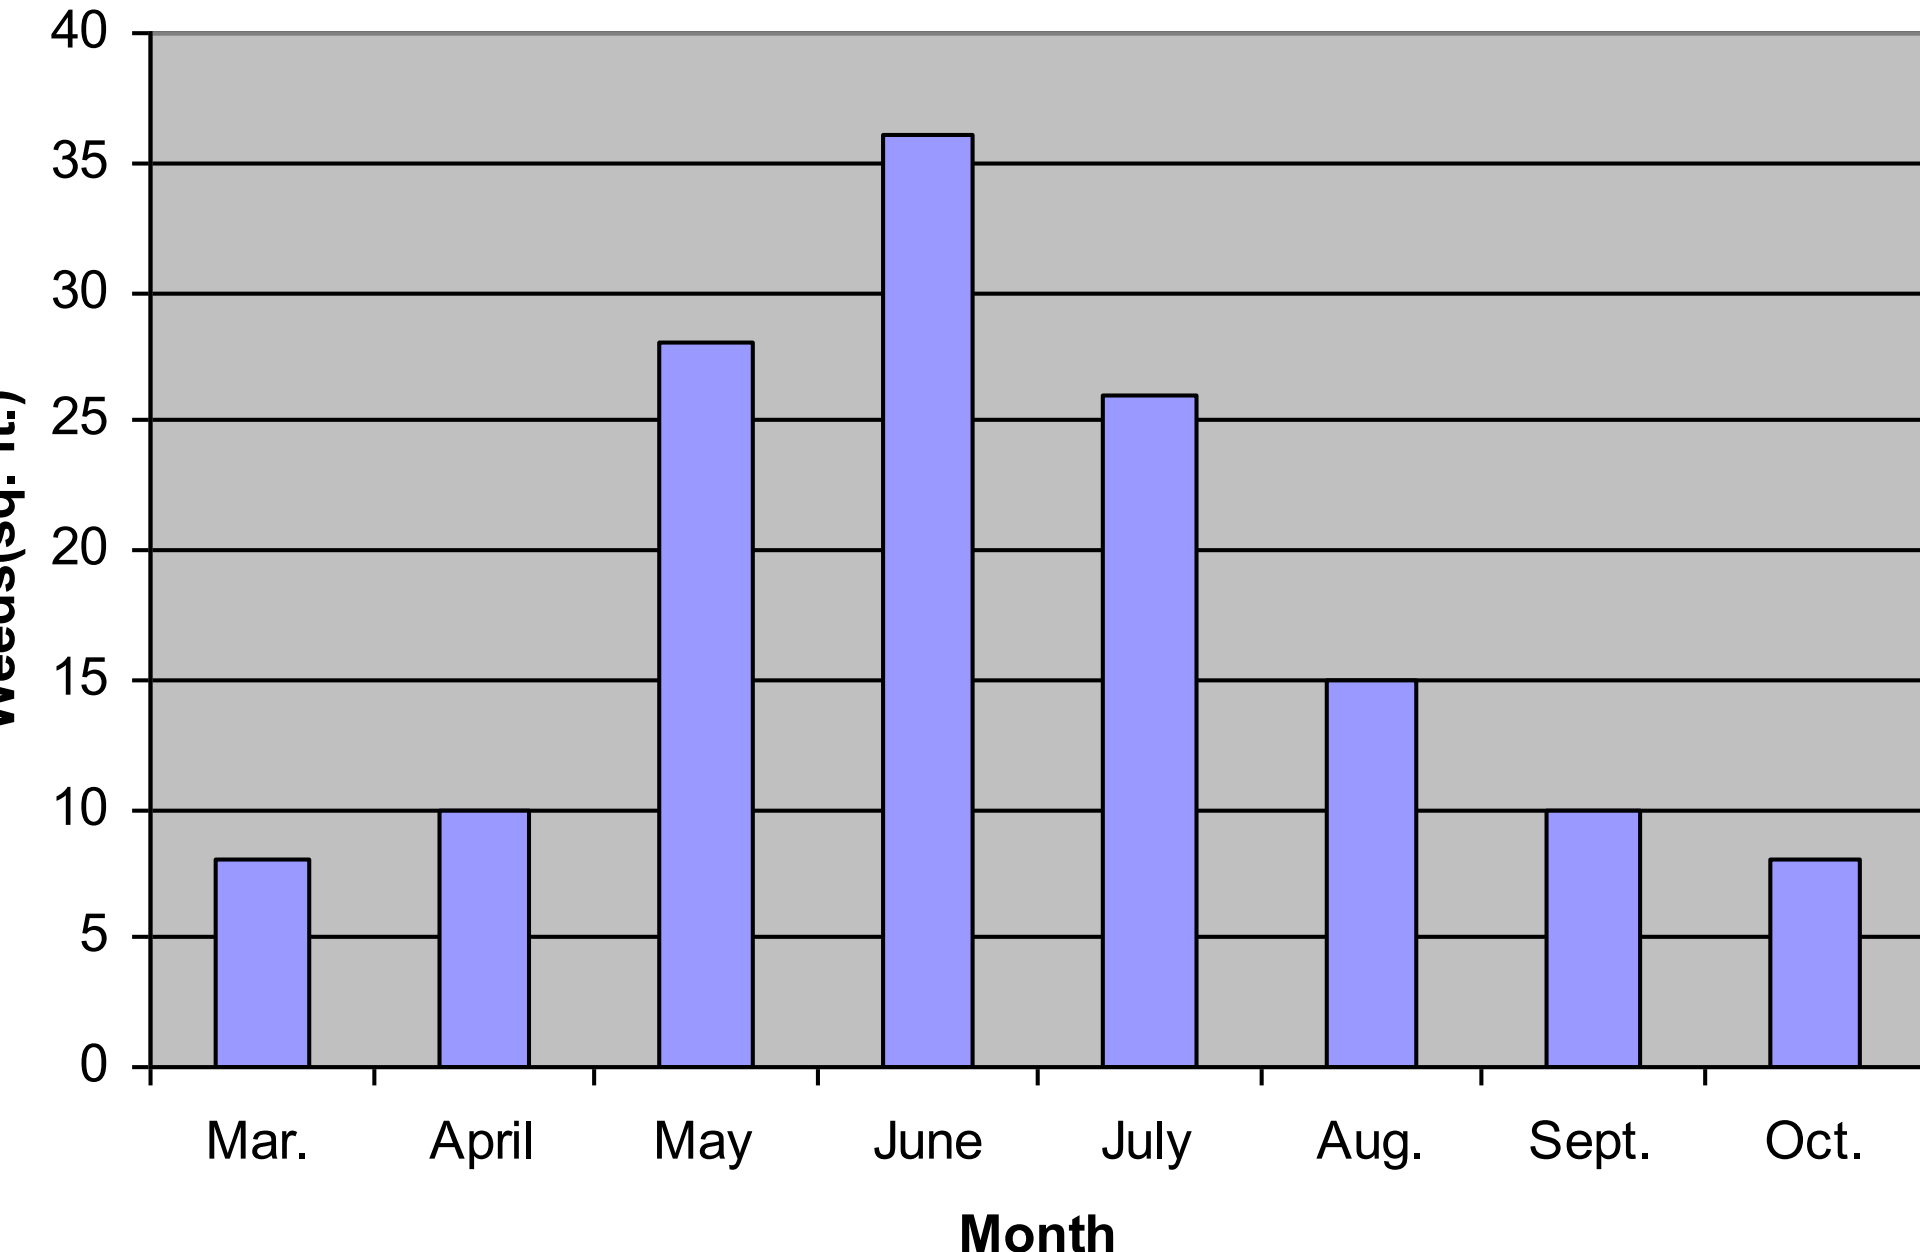

Summer Annual Grass Identification

Barry Tickes

University of Arizona Cooperative
Extension

Summer Annual Grass Emergence-Low Desert

Rolled

Flat

Sedge

Absent