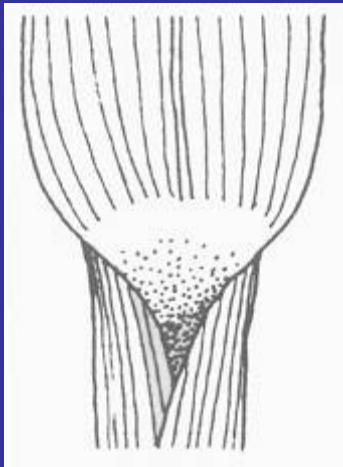

Summer Annual Grass Identification

Barry Tickes

University of Arizona Cooperative
Extension

Summer Annual Grass Emergence-Low Desert

Rolled

Flat

Sedge

Absent

Hairy

Membranous

Echinochloa

(Jungle Rice, Watergrass,
Barnyardgrass, Cockspur Grass, Zacate
camalote, Zacate de agua)

- *Echinochloa colonum* (watergrass, junglerice)
- *Echinochloa crusgalli* (barnyardgrass)

- **Ligule** : Absent

- **Leaf Blades** : Rolled,
Redish, Flat, Glabrous

Barnyardgrass

Watergrass, Junglerice

Leptochloa

(Sprangletop, Zecate Salado)

- *Leptochloa filiformis* (Red Sprangletop)
- *Leptochloa uninervia* (Mexican Sprangeltop)

- **Ligule :**

Membranous, Thin,
Papery

- **Leaf Blades :**

Rolled, Reddish,
Small hairs on lower
leaves

Sprangletop (Small hairs on lower leaves)

Red Sprangletop

Mexican Sprangletop

Red Sprangletop