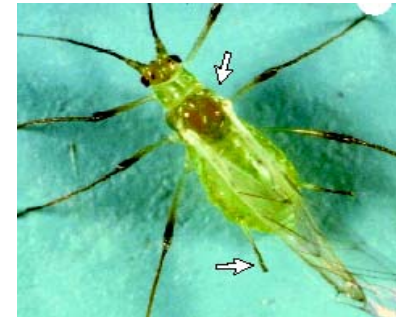

Winged Aphids

Dark abdominal dorsal markings

No abdominal dorsal markings

Abdominal Dorsal Patch

Dark patch on upper abdomen
Antennae Tubercule Convergent
Cornicles dark and swollen

Green Peach aphid

Abdominal Dorsal Stripes

Tips of cornicles dark

Foxglove aphid

Cornicles dark

Lettuce aphid

Pear shaped with red eyes,
Abdomen appears to have white stripes
Legs and cornicles Light

Acyrthosiphum lactuacae

Body elongate, large, 3-4mm long
Legs segments dark, tips of cornicles dark
Cauda is long

Potato aphid

Wingless Aphids

No abdominal stripes

Abdominal stripes or bands

Green spots near cornicles

Body shiny, pear shaped
Cornicle tips and leg segments dark

Foxglove aphid

Body dull, pear shaped waxy bloom
Whitish stripes, red eyes
Cornicles, antennae, legs light

Acyrthosiphum lactuacae

No spots near cornicle

Antennae tubercles converging inward
Pear shaped, tip of legs and antennae dark
Lateral dark green stripes along abdomen

Green Peach aphid

Antennae tubercles diverging out
Body elongate, long cauda and cornicles
Very mobile